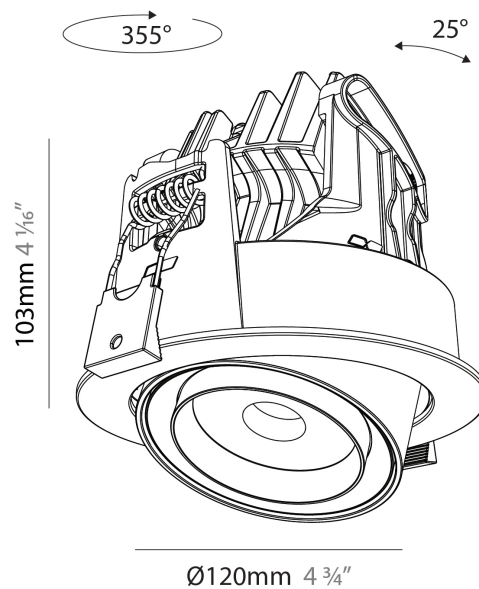

GENERAL

Series: Centriq
Subseries: Centriq Round Flex Adjustable
Brand: Prolicht
Division: Architectural
Mounting Type: Recessed
Mounting Location: Ceiling
Subcategory: Spots

PHYSICAL

Shape: Cylinder
Diameter (mm): 120
Diameter (in): 4 ¾
Height (mm): 105
Height (in): 4 ⅛
Min. Recessing Depth (mm): 120
Min. Recessing Depth (in): 4 ¾
Light Distribution: Adjustable / Direct
Weight (kg): 0.666
Fixture Finish: SSR / BKV / CWI / CRY / HAB / UFT / ITA / RUA / FTG / MYG / LOD / PUS / FRO / FUP / KIA / POP / BLS / SPG / MEY / GOH / GUM / CHC / COM / ABZ / JAG / OBR / MOS / ROR
Fixture Material: Aluminum
Cut-out Measurements: Dia. 112mm / 4 7/16"

ELECTRICAL

Lamp Type: LED (Zhaga Standard)
Input Wattage (W): 20.5
Total Output Wattage (W): 18.1
Dimming: Tri-Mode (Non-Dimming and Phase Dimming (120Vac only) and 0-10V Dimming)
Driver Included: Yes
Driver Location: Recessed Housing
Driver Type: Constant Current - Universal
Driver Class: Class 2
Housing: ENCP 3
Input Voltage (V): 120 - 277
Constant Current (MA): 500

LED

Color Temperature (°K): 2700 / 3000 / 3500 / 4000
Max. Delivered Lumen (lm): 1201 / 1294 / 1346 / 1373
Nominal Lumen (lm): 1668 / 1797 / 1869 / 1907
CRI: >90 CRI
Lamp Life (hrs): 50000

OPTICAL

Beam Angle: 18 - 46
Adjustability: Rotational 350° / Tilt 25°

RATINGS AND CERTIFICATIONS

Certified By: CSA Certified to UL and CSA Standards
IP rating: IP20